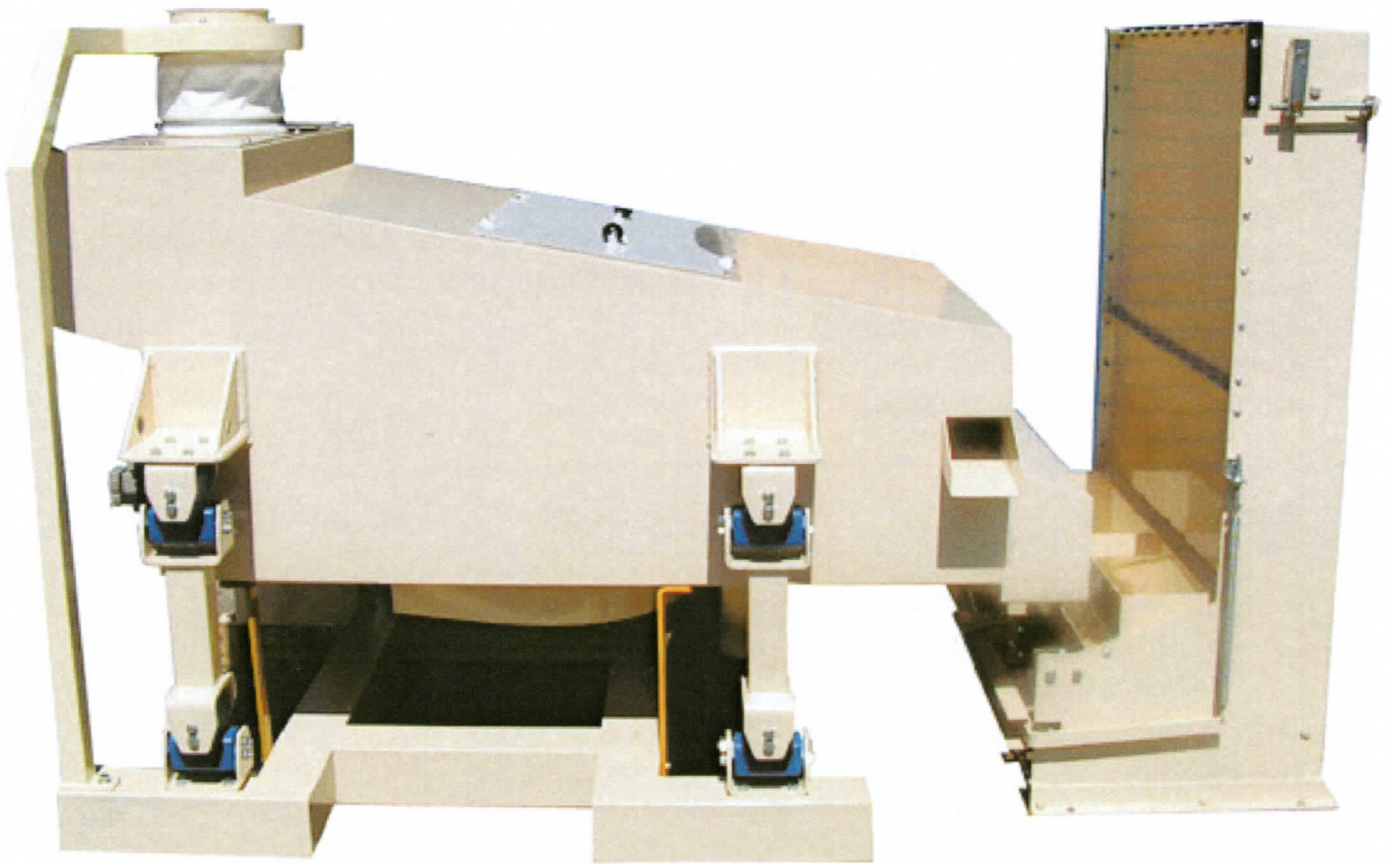

## Rotary Screen Type R and S

This Rotary Screen is ideally suited to handle all kinds of cereals.

## Type "R" can be used as a grain cleaner

Its modern shape and extremely solid construction ensure an extended operation life.

This is of greatest importance in all grain processing plants.

The screens incorporated in the double sieve-system are easily interchangeable in accordance with the product requirements.

Meanwhile the big impurities stays on top of the upper screen, the main stream passes. The upper layer reach the air channel, where the specific light particles are aspirated. The small impurities passes the lower layer and are bagged off together with the big impurities at a bagging bench. An integrated air-channel ensures efficient aspiration of the passing product.

## Type "S" can be used as a length-grader

The product can be classified in 3 fractions.

Sieve frames covered with suitable selected screens are easily exchangeable.

The capacity depends essentially on the kind of initial product and the desired end product (s).